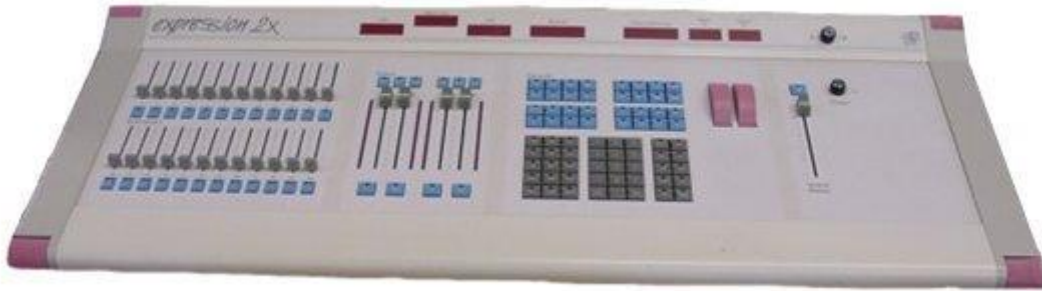

Expression 2X

Features

- Preset style operation
- 1536 DMX dimmers/attributes
- 400, 800 or 1200 channels
- 100 Focus points
- 600 Cues
- 500 Groups
- 2000 Macros
- Moving Light controls
- LTP (Latest Takes Precedence) Channels
- Spreadsheet Editing
- Ethernet for DMX, Video and other signal distribution
- SMPTE, MIDI Timecode
- MIDI, MIDI show control
- Supports ETCLink Dimmer feedback
- Optional Full Tracking Backup